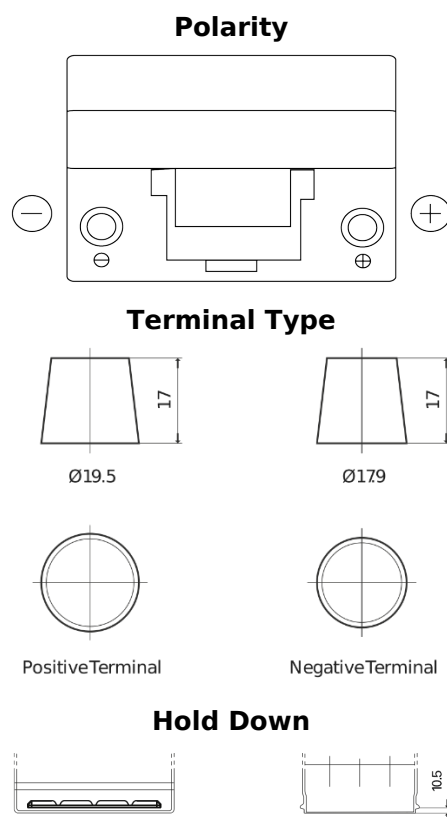

Product overview

Batteries for Cars

Standard TC904

| | |
|--------------------------------|---------------|
| Part number | TC904 |
| Technology | Flooded |
| EAN/GTIN | 3661024054751 |
| Voltage | 12 V |
| Capacity | 90 Ah |
| CCA | 680 A |
| Length | 306 mm |
| Width | 173 mm |
| Height | 222 mm |
| Box size | D31 |
| Polarity | ETN 0 |
| Terminal Type | EN taper post |
| Hold Down | Korean B1 |
| Weights (subject of variation) | 19.90 kg |