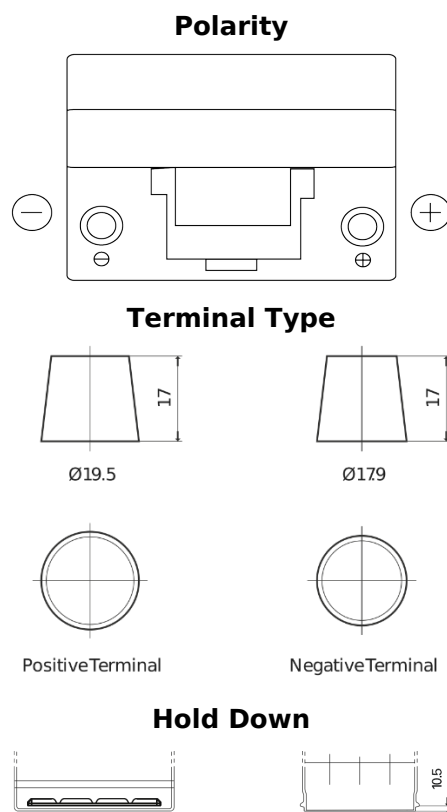

Product overview

Batteries for Cars

Standard FC904

Part number	FC904
Technology	Flooded
EAN/GTIN	3661024044752
Voltage	12 V
Capacity	90 Ah
CCA	680 A
Length	306 mm
Width	173 mm
Height	222 mm
Box size	D31
Polarity	ETN 0
Terminal Type	EN taper post
Hold Down	Korean B1
Weights (subject of variation)	19.90 kg