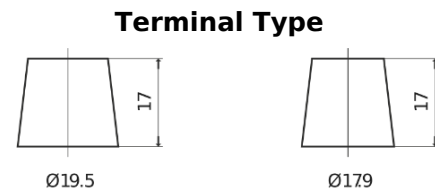

Product overview

Batteries for Marine and Leisure

Equipment ET950

Part number	ET950
Technology	Flooded
EAN/GTIN	3661024035897
Voltage	12 V
Capacity	135.0 Ah
Watt hour	950 Wh
Length	513 mm
Width	189 mm
Height	223 mm
Box size	D04
Polarity	ETN 3
Terminal Type	EN taper post
Hold Down	B0
Weights (subject of variation)	39.50 kg