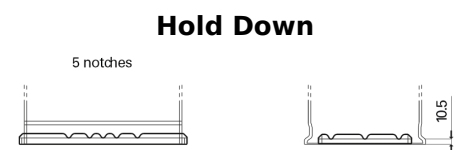

Product overview

Batteries for Marine and Leisure

Equipment ET650

Part number	ET650
Technology	Flooded
EAN/GTIN	3661024035927
Voltage	12 V
Capacity	100.0 Ah
Watt hour	650 Wh
Length	353 mm
Width	175 mm
Height	190 mm
Box size	L05
Polarity	ETN 0
Terminal Type	EN taper post
Hold Down	B13
Weights (subject of variation)	26.50 kg