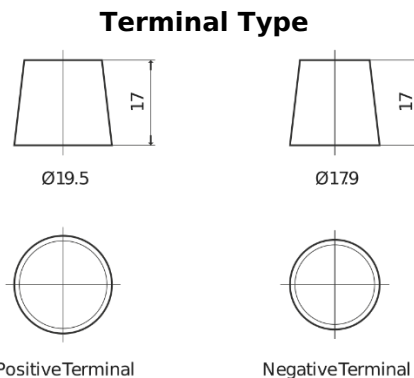

Product overview

Batteries for Cars

Premium EA755

Part number	EA755
Technology	Flooded
EAN/GTIN	3661024034173
Voltage	12 V
Capacity	75 Ah
CCA	630 A
Length	270 mm
Width	173 mm
Height	222 mm
Box size	D26
Polarity	ETN 1
Terminal Type	EN taper post
Hold Down	Korean B1+B6
Weights (subject of variation)	17.40 kg