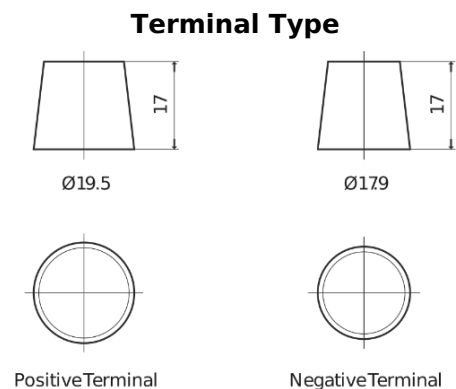

Product overview

Batteries for Marine and Leisure

Equipment ET650

Part number	ET650
Technology	Flooded
EAN/GTIN	3661024035927
Voltage	12 V
Capacity	100.0 Ah
Watt hour	650 Wh
Length	353 mm
Width	175 mm
Height	190 mm
Box size	L05
Polarity	ETN 0
Terminal Type	EN taper post
Hold Down	B13
Weights (subject of variation)	26.50 kg