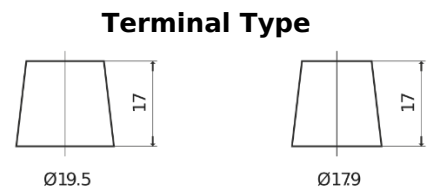

Product overview

Batteries for Marine and Leisure

Equipment ET550

Part number	ET550
Technology	Flooded
EAN/GTIN	3661024036344
Voltage	12 V
Capacity	80.0 Ah
Watt hour	550 Wh
Length	278 mm
Width	175 mm
Height	190 mm
Box size	L03
Polarity	ETN 0
Terminal Type	EN taper post
Hold Down	B13
Weights (subject of variation)	20.70 kg