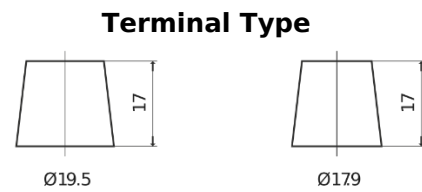

**Product overview**

Batteries for Marine and Leisure

**Equipment ET1600**

Part number	ET1600
Technology	Flooded
EAN/GTIN	3661024035873
Voltage	12 V
Capacity	230.0 Ah
Watt hour	1600 Wh
Length	518 mm
Width	274 mm
Height	240 mm
Box size	D06
Polarity	ETN 3
Terminal Type	EN taper post
Hold Down	B0
Weights (subject of variation)	64.80 kg