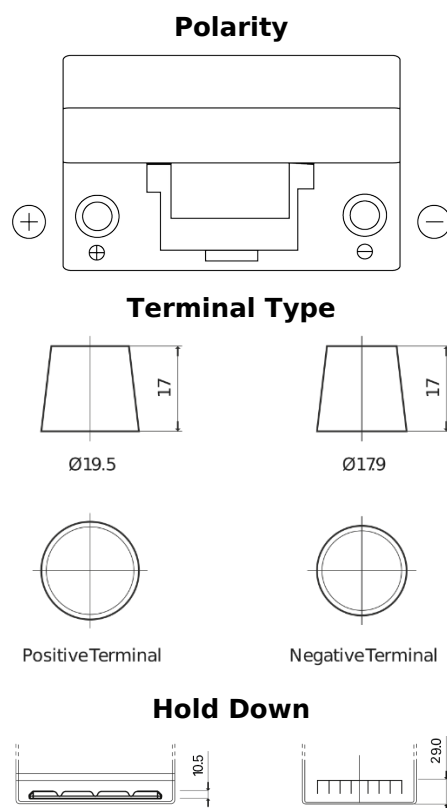

Product overview

Batteries for Cars

Technica TB705

Part number	TB705
Technology	Flooded
EAN/GTIN	3661024054447
Voltage	12 V
Capacity	70 Ah
CCA	540 A
Length	270 mm
Width	173 mm
Height	222 mm
Box size	D26
Polarity	ETN 1
Terminal Type	EN taper post
Hold Down	Korean B1+B6
Weights (subject of variation)	16.10 kg