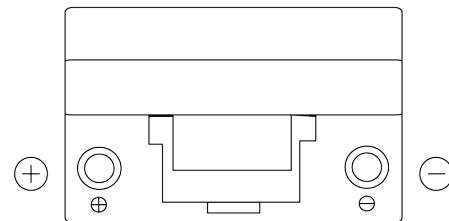

Product overview

Batteries for Cars

Power DB705

Part number	DB705
Technology	Flooded
EAN/GTIN	3661024024440
Voltage	12 V
Capacity	70 Ah
CCA	540 A
Length	270 mm
Width	173 mm
Height	222 mm
Box size	D26
Polarity	ETN 1
Terminal Type	EN taper post
Hold Down	Korean B1+B6
Weights (subject of variation)	16.10 kg

Polarity

Terminal Type

Hold Down

Design, features and specifications are subject to change without notice. We disclaim any representation or warranty, express or implied, concerning the data or recommendations, and in no event shall be liable for any loss or damage claimed to have arisen as a result. Some products may not be available in your local market.