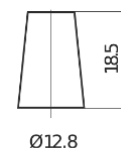

Product overview

Batteries for Cars

Technica TB456

Part number	TB456
Technology	Flooded
EAN/GTIN	3661024054355
Voltage	12 V
Capacity	45 Ah
CCA	330 A
Length	237 mm
Width	127 mm
Height	227 mm
Box size	B24
Polarity	ETN 0
Terminal Type	JIS taper post
Hold Down	B0
Weights (subject of variation)	11.40 kg

Polarity

Terminal Type

Positive Terminal

Negative Terminal

Hold Down

Design, features and specifications are subject to change without notice. We disclaim any representation or warranty, express or implied, concerning the data or recommendations, and in no event shall be liable for any loss or damage claimed to have arisen as a result. Some products may not be available in your local market.