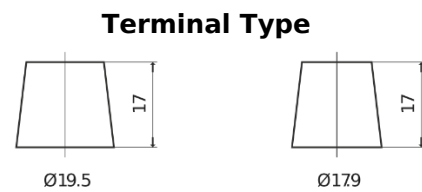

Product overview

Batteries for Marine and Leisure

Equipment GEL ES2400

Part number	ES2400
Technology	GEL
EAN/GTIN	3661024035750
Voltage	12 V
Capacity	210.0 Ah
Watt hour	2400 Wh
Length	518 mm
Width	274 mm
Height	240 mm
Box size	D06
Polarity	ETN 3
Terminal Type	EN taper post
Hold Down	B0
Weights (subject of variation)	63.50 kg