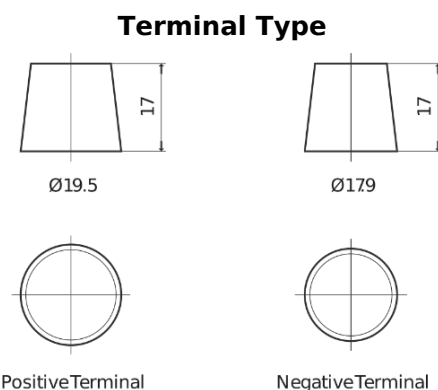

Product overview

Batteries for Marine and Leisure

Equipment GEL ES2400

Part number	ES2400
Technology	GEL
EAN/GTIN	3661024035750
Voltage	12 V
Capacity	210.0 Ah
Watt hour	2400 Wh
Length	518 mm
Width	274 mm
Height	240 mm
Box size	D06
Polarity	ETN 3
Terminal Type	EN taper post
Hold Down	B0
Weights (subject of variation)	63.50 kg