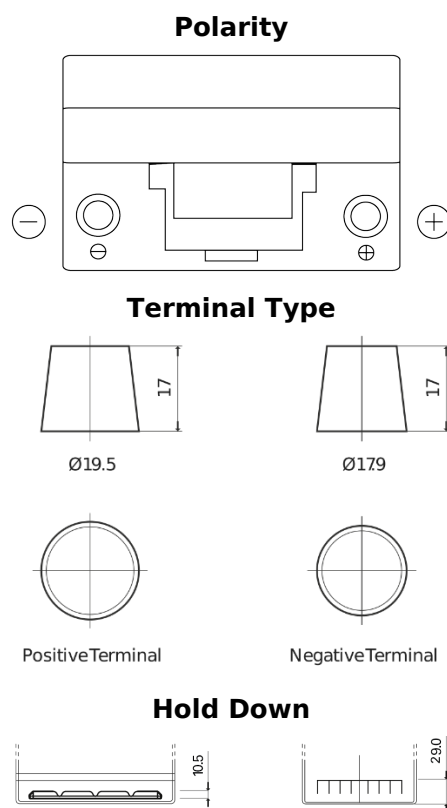

Product overview

Batteries for Cars

Technica TB704

| | |
|--------------------------------|---------------|
| Part number | TB704 |
| Technology | Flooded |
| EAN/GTIN | 3661024054430 |
| Voltage | 12 V |
| Capacity | 70 Ah |
| CCA | 540 A |
| Length | 270 mm |
| Width | 173 mm |
| Height | 222 mm |
| Box size | D26 |
| Polarity | ETN 0 |
| Terminal Type | EN taper post |
| Hold Down | Korean B1+B6 |
| Weights (subject of variation) | 16.10 kg |