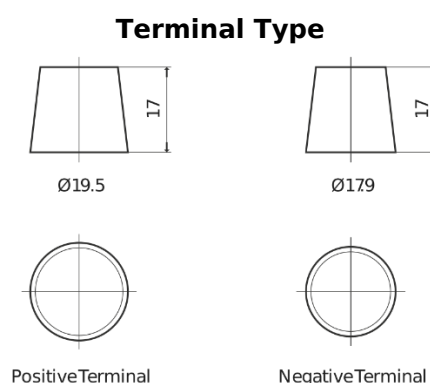

Product overview

Batteries for Marine and Leisure

Equipment GEL ES1350

Part number	ES1350
Technology	GEL
EAN/GTIN	3661024035774
Voltage	12 V
Capacity	120.0 Ah
Watt hour	1350 Wh
Length	513 mm
Width	189 mm
Height	223 mm
Box size	D04
Polarity	ETN 3
Terminal Type	EN taper post
Hold Down	B0
Weights (subject of variation)	40.00 kg