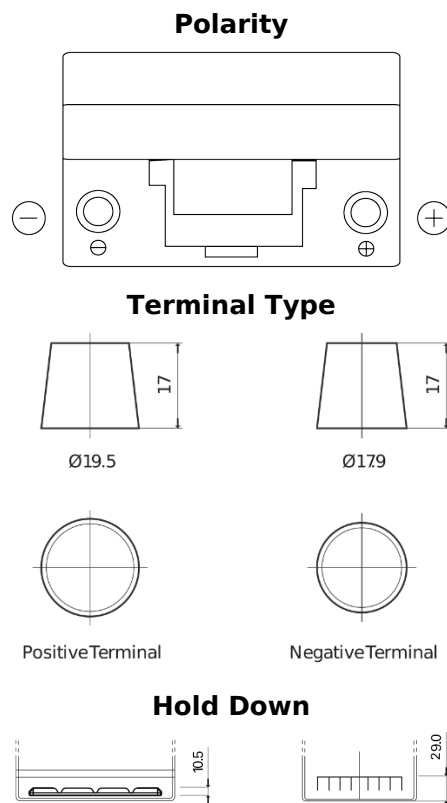

Product overview

Batteries for Cars

Excell EB704

Part number	EB704
Technology	Flooded
EAN/GTIN	3661024034432
Voltage	12 V
Capacity	70 Ah
CCA	540 A
Length	270 mm
Width	173 mm
Height	222 mm
Box size	D26
Polarity	ETN 0
Terminal Type	EN taper post
Hold Down	Korean B1+B6
Weights (subject of variation)	16.10 kg