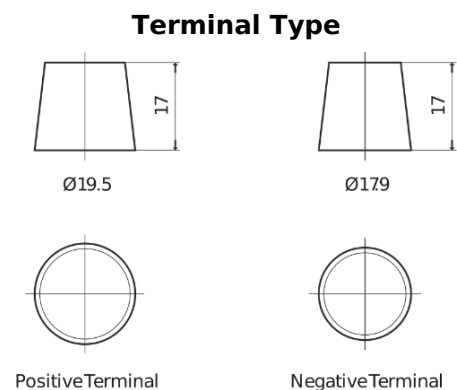

**Product overview**

Batteries for Marine and Leisure

**Equipment GEL ES1300**

Part number	ES1300
Technology	GEL
EAN/GTIN	3661024035781
Voltage	12 V
Capacity	120.0 Ah
Watt hour	1300 Wh
Length	345 mm
Width	171 mm
Height	283 mm
Box size	D03
Polarity	ETN 0
Terminal Type	EN taper post
Hold Down	B0
Weights (subject of variation)	37.50 kg