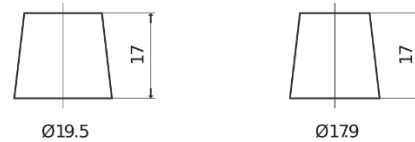

Terminal Type