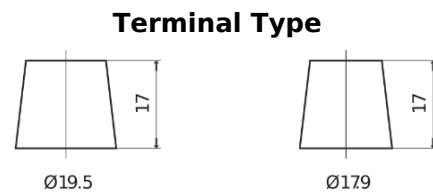

**Product overview**

Batteries for Marine and Leisure

**Dual ER850**

Part number	ER850
Technology	Flooded
EAN/GTIN	3661024037440
Voltage	12 V
Capacity	180.0 Ah
CCA	1000 A
Watt hour	850 Wh
Length	513 mm
Width	223 mm
Height	223 mm
Box size	D05
Polarity	ETN 3
Terminal Type	EN taper post
Hold Down	B0
Weights (subject of variation)	46.10 kg