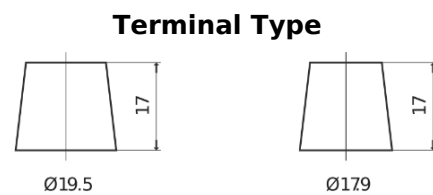

Product overview

Batteries for Marine and Leisure

Dual ER850

Part number	ER850
Technology	Flooded
EAN/GTIN	3661024037440
Voltage	12 V
Capacity	180.0 Ah
CCA	1000 A
Watt hour	850 Wh
Length	513 mm
Width	223 mm
Height	223 mm
Box size	D05
Polarity	ETN 3
Terminal Type	EN taper post
Hold Down	B0
Weights (subject of variation)	46.10 kg