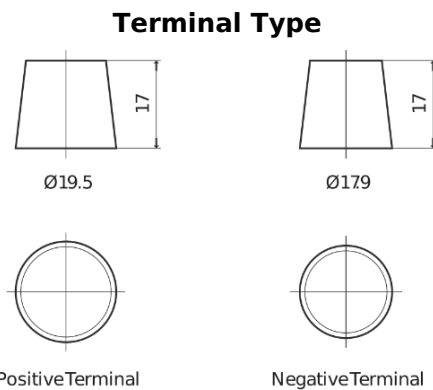

Product overview

Batteries for Marine and Leisure

Dual ER850

Part number	ER850
Technology	Flooded
EAN/GTIN	3661024037440
Voltage	12 V
Capacity	180.0 Ah
CCA	1000 A
Watt hour	850 Wh
Length	513 mm
Width	223 mm
Height	223 mm
Box size	D05
Polarity	ETN 3
Terminal Type	EN taper post
Hold Down	B0
Weights (subject of variation)	46.10 kg