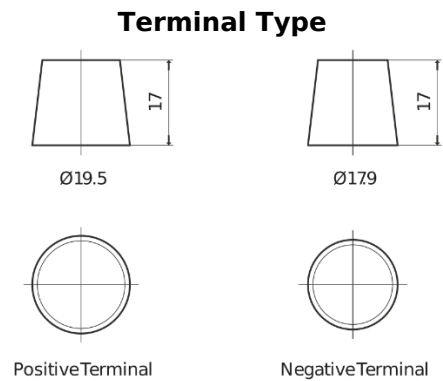

**Product overview**

Batteries for Marine and Leisure

**Dual ER350**

Part number	ER350
Technology	Flooded
EAN/GTIN	3661024036009
Voltage	12 V
Capacity	80 Ah
CCA	510 A
Watt hour	350 Wh
Length	270 mm
Width	173 mm
Height	222 mm
Box size	D26
Polarity	ETN 1
Terminal Type	EN taper post
Hold Down	Korean B1+B6
Weights (subject of variation)	17.40 kg