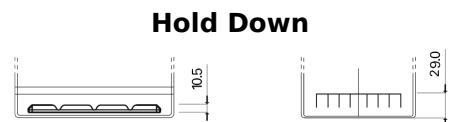

**Product overview**

Batteries for Marine and Leisure

**Dual ER350**

Part number	ER350
Technology	Flooded
EAN/GTIN	3661024036009
Voltage	12 V
Capacity	80 Ah
CCA	510 A
Watt hour	350 Wh
Length	270 mm
Width	173 mm
Height	222 mm
Box size	D26
Polarity	ETN 1
Terminal Type	EN taper post
Hold Down	Korean B1+B6
Weights (subject of variation)	17.40 kg