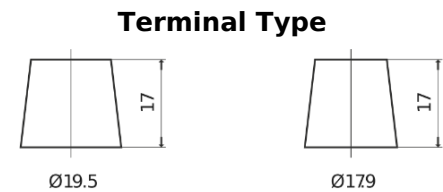

Product overview

Batteries for Marine and Leisure

Dual ER550

| | |
|--------------------------------|---------------|
| Part number | ER550 |
| Technology | Flooded |
| EAN/GTIN | 3661024035989 |
| Voltage | 12 V |
| Capacity | 115.0 Ah |
| CCA | 760 A |
| Watt hour | 550 Wh |
| Length | 349 mm |
| Width | 175 mm |
| Height | 235 mm |
| Box size | D02 |
| Polarity | ETN 1 |
| Terminal Type | EN taper post |
| Hold Down | B0 |
| Weights (subject of variation) | 27.80 kg |