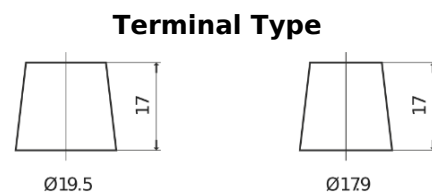

Product overview

Batteries for Marine and Leisure

Dual ER550

Part number	ER550
Technology	Flooded
EAN/GTIN	3661024035989
Voltage	12 V
Capacity	115.0 Ah
CCA	760 A
Watt hour	550 Wh
Length	349 mm
Width	175 mm
Height	235 mm
Box size	D02
Polarity	ETN 1
Terminal Type	EN taper post
Hold Down	B0
Weights (subject of variation)	27.80 kg