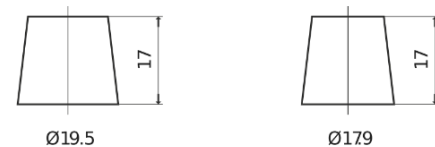

Terminal Type