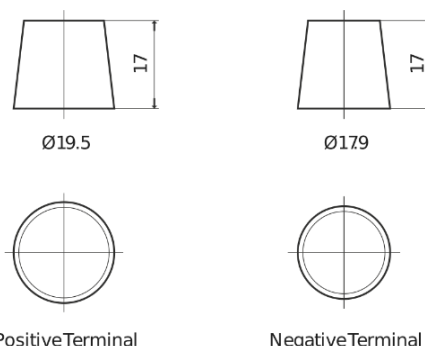

Terminal Type

Hold Down

Design, features and specifications are subject to change without notice. We disclaim any representation or warranty, express or implied, concerning the data or recommendations, and in no event shall be liable for any loss or damage claimed to have arisen as a result. Some products may not be available in your local market.