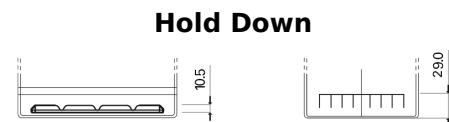

Product overview

Batteries for Marine and Leisure

Dual ER350

Part number	ER350
Technology	Flooded
EAN/GTIN	3661024036009
Voltage	12 V
Capacity	80.0 Ah
CCA	510 A
Watt hour	350 Wh
Length	270 mm
Width	173 mm
Height	222 mm
Box size	D26
Polarity	ETN 1
Terminal Type	EN taper post
Hold Down	Korean B1+B6
Weights (subject of variation)	17.40 kg