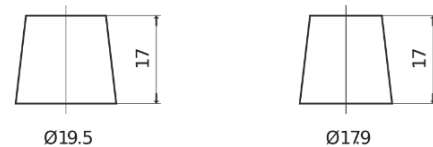

**Product overview**

Batteries for Marine and Leisure

**Dual ER350**

Part number	ER350
Technology	Flooded
EAN/GTIN	3661024036009
Voltage	12 V
Capacity	80.0 Ah
CCA	510 A
Watt hour	350 Wh
Length	270 mm
Width	173 mm
Height	222 mm
Box size	D26
Polarity	ETN 1
Terminal Type	EN taper post
Hold Down	Korean B1+B6
Weights (subject of variation)	17.40 kg

**Polarity**

**Terminal Type**

Positive Terminal

Negative Terminal

**Hold Down**

Design, features and specifications are subject to change without notice. We disclaim any representation or warranty, express or implied, concerning the data or recommendations, and in no event shall be liable for any loss or damage claimed to have arisen as a result. Some products may not be available in your local market.