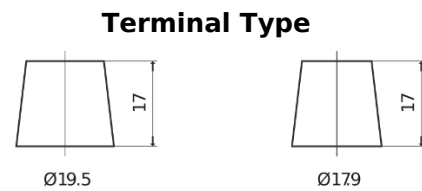

Product overview

Batteries for Cars

Premium EA654

| | |
|--------------------------------|---------------|
| Part number | EA654 |
| Technology | Flooded |
| EAN/GTIN | 3661024034142 |
| Voltage | 12 V |
| Capacity | 65 Ah |
| CCA | 580 A |
| Length | 230 mm |
| Width | 173 mm |
| Height | 222 mm |
| Box size | D23 |
| Polarity | ETN 0 |
| Terminal Type | EN taper post |
| Hold Down | Korean B1 |
| Weights (subject of variation) | 16.00 kg |