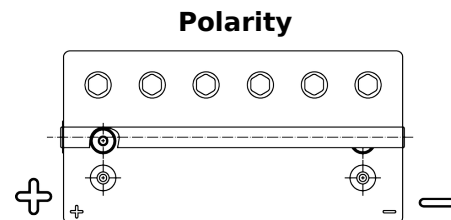

**Product overview**

Batteries for Marine and Leisure

**Dual AGM EP900**

Part number	EP900
Technology	AGM
EAN/GTIN	3661024035965
Voltage	12 V
Capacity	100.0 Ah
CCA	800 A
Watt hour	900 Wh
Length	330 mm
Width	173 mm
Height	240 mm
Box size	G31
Polarity	ETN 1
Terminal Type	SAE M 3/8" - 5/16" taper&stud
Hold Down	B0
Weights (subject of variation)	31.00 kg