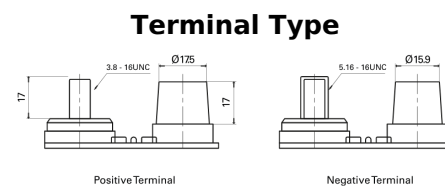

**Product overview**

Batteries for Marine and Leisure

**Dual AGM EP900**

Part number	EP900
Technology	AGM
EAN/GTIN	3661024035965
Voltage	12 V
Capacity	100.0 Ah
CCA	800 A
Watt hour	900 Wh
Length	330 mm
Width	173 mm
Height	240 mm
Box size	G31
Polarity	ETN 1
Terminal Type	SAE M 3/8" - 5/16" taper&stud
Hold Down	B0
Weights (subject of variation)	31.00 kg