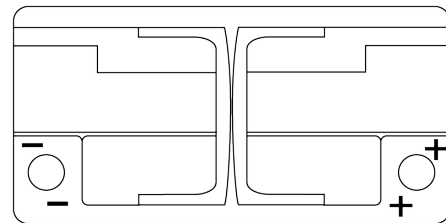

**Product overview**

Batteries for Marine and Leisure

**Dual AGM EP800**

Part number	EP800
Technology	AGM
EAN/GTIN	3661024036535
Voltage	12 V
Capacity	95.0 Ah
CCA	850 A
Watt hour	800 Wh
Length	353 mm
Width	175 mm
Height	190 mm
Box size	L05
Polarity	ETN 0
Terminal Type	EN taper post
Hold Down	B13
Weights (subject of variation)	26.10 kg

**Polarity**

**Terminal Type**

Positive Terminal

Negative Terminal

**Hold Down**

Design, features and specifications are subject to change without notice. We disclaim any representation or warranty, express or implied, concerning the data or recommendations, and in no event shall be liable for any loss or damage claimed to have arisen as a result. Some products may not be available in your local market.