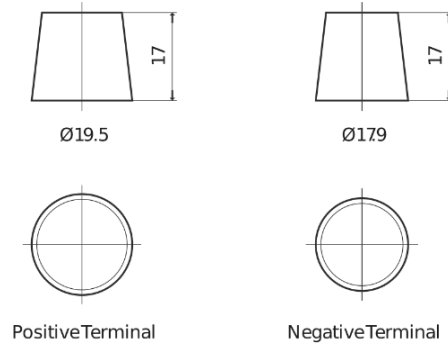

Product overview

Batteries for Marine and Leisure

Dual AGM EP800

| | |
|--------------------------------|---------------|
| Part number | EP800 |
| Technology | AGM |
| EAN/GTIN | 3661024036535 |
| Voltage | 12 V |
| Capacity | 95.0 Ah |
| CCA | 850 A |
| Watt hour | 800 Wh |
| Length | 353 mm |
| Width | 175 mm |
| Height | 190 mm |
| Box size | L05 |
| Polarity | ETN 0 |
| Terminal Type | EN taper post |
| Hold Down | B13 |
| Weights (subject of variation) | 26.10 kg |

Polarity

Terminal Type

Hold Down

Design, features and specifications are subject to change without notice. We disclaim any representation or warranty, express or implied, concerning the data or recommendations, and in no event shall be liable for any loss or damage claimed to have arisen as a result. Some products may not be available in your local market.