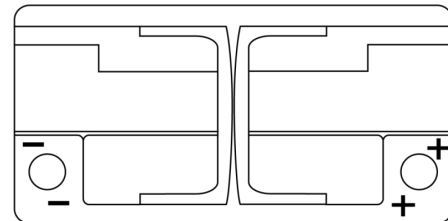

Product overview

Batteries for Marine and Leisure

Dual AGM EP800

| | |
|--------------------------------|---------------|
| Part number | EP800 |
| Technology | AGM |
| EAN/GTIN | 3661024036535 |
| Voltage | 12 V |
| Capacity | 95.0 Ah |
| CCA | 850 A |
| Watt hour | 800 Wh |
| Length | 353 mm |
| Width | 175 mm |
| Height | 190 mm |
| Box size | L05 |
| Polarity | ETN 0 |
| Terminal Type | EN taper post |
| Hold Down | B13 |
| Weights (subject of variation) | 26.10 kg |

Polarity

Terminal Type

Hold Down

Design, features and specifications are subject to change without notice. We disclaim any representation or warranty, express or implied, concerning the data or recommendations, and in no event shall be liable for any loss or damage claimed to have arisen as a result. Some products may not be available in your local market.