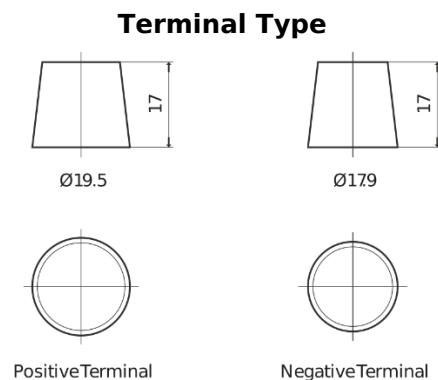

**Product overview**

Batteries for Marine and Leisure

**Dual AGM EP1500**

Part number	EP1500
Technology	AGM
EAN/GTIN	3661024035941
Voltage	12 V
Capacity	180.0 Ah
CCA	900 A
Watt hour	1500 Wh
Length	513 mm
Width	223 mm
Height	223 mm
Box size	D05
Polarity	ETN 3
Terminal Type	EN taper post
Hold Down	B0
Weights (subject of variation)	50.00 kg