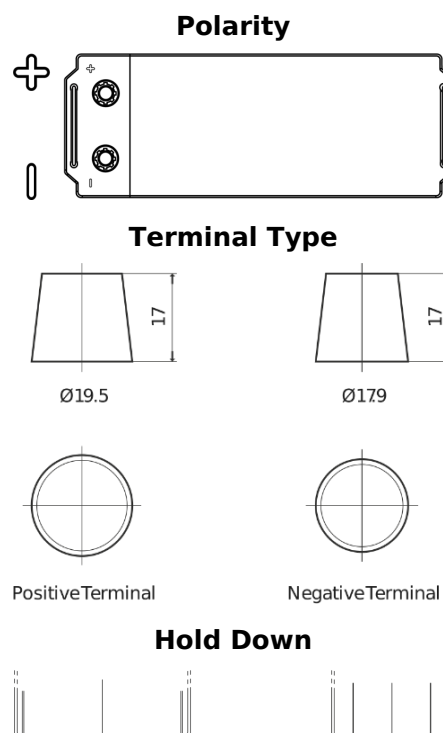

Product overview

Batteries for Marine and Leisure

Dual AGM EP1200

Part number	EP1200
Technology	AGM
EAN/GTIN	3661024035958
Voltage	12 V
Capacity	140.0 Ah
CCA	700 A
Watt hour	1200 Wh
Length	513 mm
Width	189 mm
Height	223 mm
Box size	D04
Polarity	ETN 3
Terminal Type	EN taper post
Hold Down	B0
Weights (subject of variation)	40.50 kg