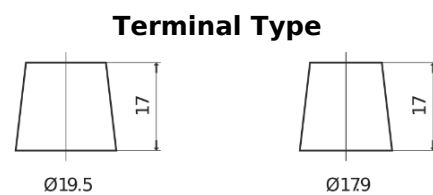

Product overview

Batteries for Marine and Leisure

Start EN850

Part number	EN850
Technology	Flooded
EAN/GTIN	3661024036078
Voltage	12 V
Capacity	110.0 Ah
CCA	750 A
MCA	850
Length	349 mm
Width	175 mm
Height	235 mm
Box size	D02
Polarity	ETN 1
Terminal Type	EN taper post
Hold Down	B0
Weights (subject of variation)	25.40 kg