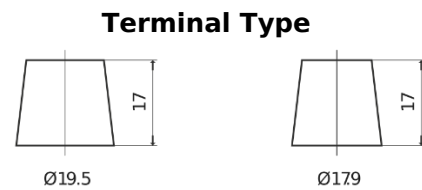

Product overview

Batteries for Marine and Leisure

Start EN850

Part number	EN850
Technology	Flooded
EAN/GTIN	3661024036078
Voltage	12 V
Capacity	110.0 Ah
CCA	750 A
MCA	850
Length	349 mm
Width	175 mm
Height	235 mm
Box size	D02
Polarity	ETN 1
Terminal Type	EN taper post
Hold Down	B0
Weights (subject of variation)	25.40 kg