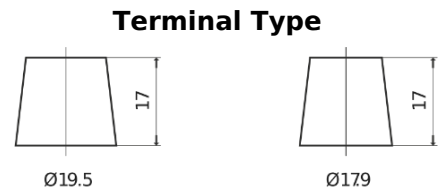

Product overview

Batteries for Marine and Leisure

Start EN850

Part number	EN850
Technology	Flooded
EAN/GTIN	3661024036078
Voltage	12 V
Capacity	110.0 Ah
CCA	750 A
MCA	850
Length	349 mm
Width	175 mm
Height	235 mm
Box size	D02
Polarity	ETN 1
Terminal Type	EN taper post
Hold Down	B0
Weights (subject of variation)	25.40 kg