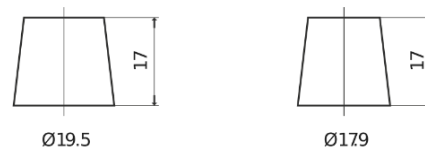

Product overview

Batteries for Marine and Leisure

Start EN800

Part number	EN800
Technology	Flooded
EAN/GTIN	3661024036351
Voltage	12 V
Capacity	90.0 Ah
CCA	720 A
MCA	800
Length	353 mm
Width	175 mm
Height	190 mm
Box size	L05
Polarity	ETN 0
Terminal Type	EN taper post
Hold Down	B13
Weights (subject of variation)	20.50 kg

Polarity

Terminal Type

Positive Terminal

Negative Terminal

Hold Down

Design, features and specifications are subject to change without notice. We disclaim any representation or warranty, express or implied, concerning the data or recommendations, and in no event shall be liable for any loss or damage claimed to have arisen as a result. Some products may not be available in your local market.