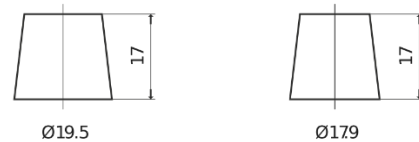

Product overview

Batteries for Marine and Leisure

Start EN800

Part number	EN800
Technology	Flooded
EAN/GTIN	3661024036351
Voltage	12 V
Capacity	90.0 Ah
CCA	720 A
MCA	800
Length	353 mm
Width	175 mm
Height	190 mm
Box size	L05
Polarity	ETN 0
Terminal Type	EN taper post
Hold Down	B13
Weights (subject of variation)	20.50 kg

Polarity

Terminal Type

Positive Terminal

Negative Terminal

Hold Down

Design, features and specifications are subject to change without notice. We disclaim any representation or warranty, express or implied, concerning the data or recommendations, and in no event shall be liable for any loss or damage claimed to have arisen as a result. Some products may not be available in your local market.