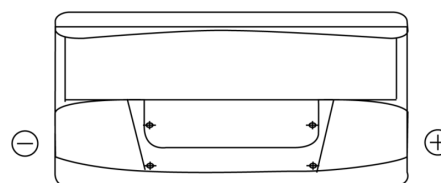

**Product overview**

Batteries for Marine and Leisure

**Start EN800**

Part number	EN800
Technology	Flooded
EAN/GTIN	3661024036351
Voltage	12 V
Capacity	90.0 Ah
CCA	720 A
MCA	800
Length	353 mm
Width	175 mm
Height	190 mm
Box size	L05
Polarity	ETN 0
Terminal Type	EN taper post
Hold Down	B13
Weights (subject of variation)	20.50 kg

**Polarity**

**Terminal Type**

Positive Terminal

Negative Terminal

**Hold Down**

Design, features and specifications are subject to change without notice. We disclaim any representation or warranty, express or implied, concerning the data or recommendations, and in no event shall be liable for any loss or damage claimed to have arisen as a result. Some products may not be available in your local market.