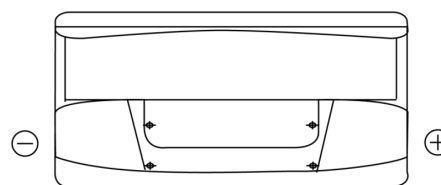

Product overview

Batteries for Marine and Leisure

Start EN800

Part number	EN800
Technology	Flooded
EAN/GTIN	3661024036351
Voltage	12 V
Capacity	90.0 Ah
CCA	720 A
MCA	800
Length	353 mm
Width	175 mm
Height	190 mm
Box size	L05
Polarity	ETN 0
Terminal Type	EN taper post
Hold Down	B13
Weights (subject of variation)	20.50 kg

Polarity

Terminal Type

Positive Terminal

Negative Terminal

Hold Down

Design, features and specifications are subject to change without notice. We disclaim any representation or warranty, express or implied, concerning the data or recommendations, and in no event shall be liable for any loss or damage claimed to have arisen as a result. Some products may not be available in your local market.