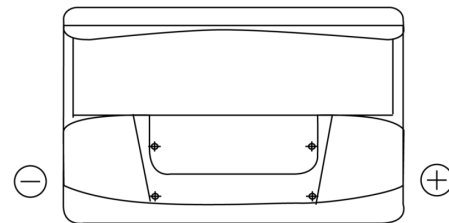

Product overview

Batteries for Marine and Leisure

Start EN750

Part number	EN750
Technology	Flooded
EAN/GTIN	3661024036085
Voltage	12 V
Capacity	74.0 Ah
CCA	680 A
MCA	750
Length	278 mm
Width	175 mm
Height	190 mm
Box size	L03
Polarity	ETN 0
Terminal Type	EN taper post
Hold Down	B13
Weights (subject of variation)	16.60 kg

Polarity

Terminal Type

Positive Terminal

Negative Terminal

Hold Down

Design, features and specifications are subject to change without notice. We disclaim any representation or warranty, express or implied, concerning the data or recommendations, and in no event shall be liable for any loss or damage claimed to have arisen as a result. Some products may not be available in your local market.