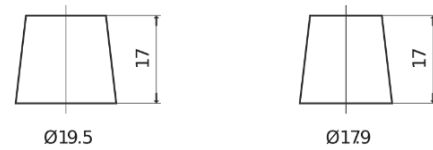

Terminal Type