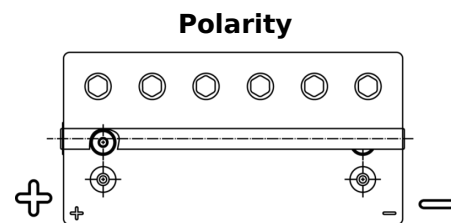

Product overview

Batteries for Marine and Leisure

Start AGM EM960

Part number	EM960
Technology	AGM
EAN/GTIN	3661024036016
Voltage	12 V
Capacity	100.0 Ah
CCA	800 A
MCA	960
Length	330 mm
Width	173 mm
Height	240 mm
Box size	G31
Polarity	ETN 1
Terminal Type	SAE M 3/8" taper&stud
Hold Down	B0
Weights (subject of variation)	31.00 kg