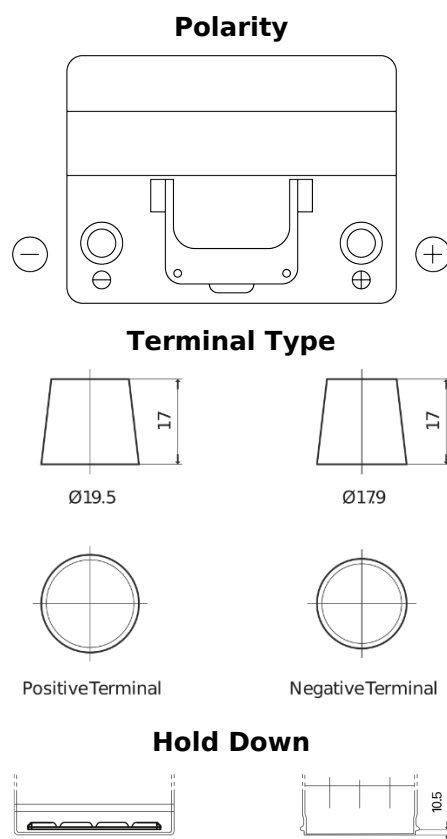

**Product overview**

Batteries for Cars

**Technica TB604**

Part number	TB604
Technology	Flooded
EAN/GTIN	3661024054416
Voltage	12 V
Capacity	60 Ah
CCA	480 A
Length	230 mm
Width	173 mm
Height	222 mm
Box size	D23
Polarity	ETN 0
Terminal Type	EN taper post
Hold Down	Korean B1
Weights (subject of variation)	14.60 kg