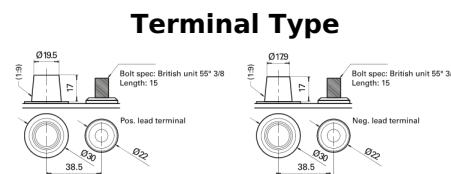

Product overview

Batteries for Marine and Leisure

Start AGM EM960

Part number	EM960
Technology	AGM
EAN/GTIN	3661024036016
Voltage	12 V
Capacity	100.0 Ah
CCA	800 A
MCA	960
Length	330 mm
Width	173 mm
Height	240 mm
Box size	G31
Polarity	ETN 1
Terminal Type	SAE M 3/8" taper&stud
Hold Down	B0
Weights (subject of variation)	31.00 kg