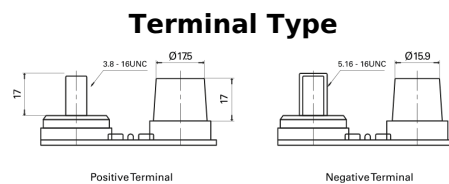

**Product overview**

Batteries for Marine and Leisure

**Start AGM EM1000**

Part number	EM1000
Technology	AGM
EAN/GTIN	3661024036023
Voltage	12 V
Capacity	50.0 Ah
CCA	800 A
MCA	1000
Length	260 mm
Width	173 mm
Height	206 mm
Box size	G34
Polarity	ETN 1
Terminal Type	SAE M 3/8"- 5/16" taper&stud
Hold Down	B7
Weights (subject of variation)	17.90 kg