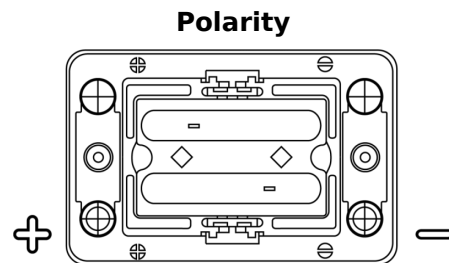

**Product overview**

Batteries for Marine and Leisure

**Start AGM EM1000**

Part number	EM1000
Technology	AGM
EAN/GTIN	3661024036023
Voltage	12 V
Capacity	50.0 Ah
CCA	800 A
MCA	1000
Length	260 mm
Width	173 mm
Height	206 mm
Box size	G34
Polarity	ETN 1
Terminal Type	SAE M 3/8"- 5/16" taper&stud
Hold Down	B7
Weights (subject of variation)	17.90 kg