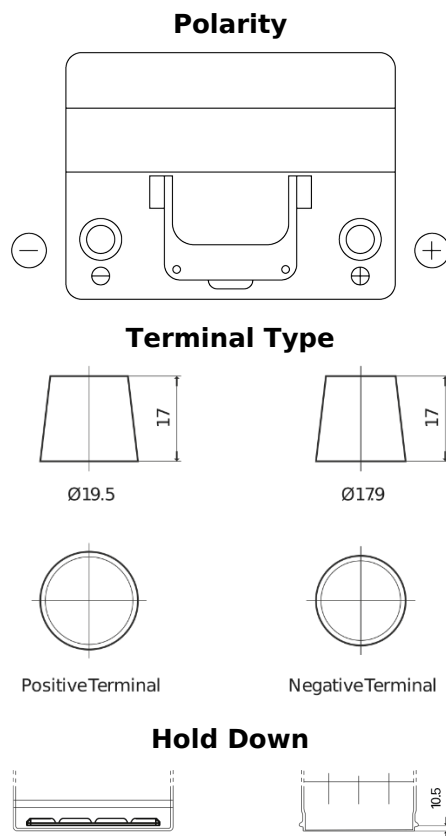

Product overview

Batteries for Cars

Excell EB604

Part number	EB604
Technology	Flooded
EAN/GTIN	3661024034418
Voltage	12 V
Capacity	60 Ah
CCA	480 A
Length	230 mm
Width	173 mm
Height	222 mm
Box size	D23
Polarity	ETN 0
Terminal Type	EN taper post
Hold Down	Korean B1
Weights (subject of variation)	14.60 kg