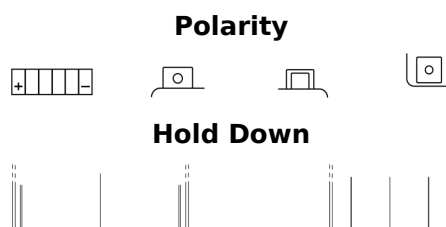

### Li-Ion ELTX14H

Part number	ELTX14H
Technology	Li-Ion
EAN/GTIN	3661024036801
Voltage	12 V
Capacity	4.0 Ah
CCA	240 A
Watt hour	48 Wh
Length	150 mm
Width	90 mm
Height	95 mm
Box size	C53
Polarity	ETN 1
Terminal Type	M12
Hold Down	B0
Weights (subject of variation)	0.90 kg