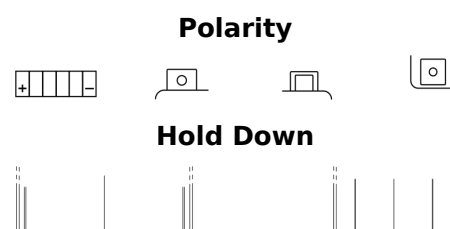

Product overview

Batteries for Motorcycles, ATVs, Snowmobiles, Garden

Li-Ion ELTX14H

Part number	ELTX14H
Technology	Li-Ion
EAN/GTIN	3661024036801
Voltage	12 V
Capacity	4.0 Ah
CCA	240 A
Watt hour	48 Wh
Length	150 mm
Width	90 mm
Height	95 mm
Box size	C53
Polarity	ETN 1
Terminal Type	M12
Hold Down	B0
Weights (subject of variation)	0.90 kg