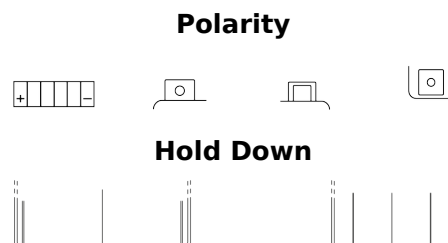

Product overview

Batteries for Motorcycles, ATVs, Snowmobiles, Garden

Li-Ion ELTX14H

Part number	ELTX14H
Technology	Li-Ion
EAN/GTIN	3661024036801
Voltage	12 V
Capacity	4.0 Ah
CCA	240 A
Watt hour	48 Wh
Length	150 mm
Width	90 mm
Height	95 mm
Box size	C53
Polarity	ETN 1
Terminal Type	M12
Hold Down	B0
Weights (subject of variation)	0.90 kg