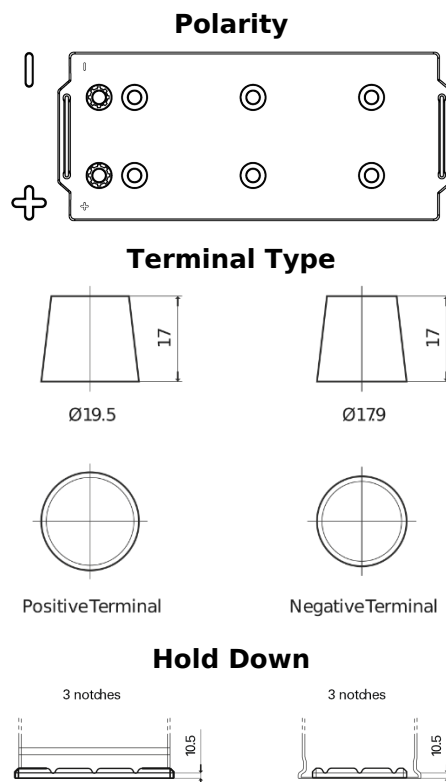

Product overview

Batteries for Trucks, Buses, Construction, Agriculture

StartPRO TG1806

Part number	TG1806
Technology	Flooded
EAN/GTIN	3661024055505
Voltage	12 V
Capacity	180 Ah
CCA	1000 A
Length	510 mm
Width	218 mm
Height	225 mm
Box size	D09
Polarity	ETN 4
Terminal Type	EN taper post
Hold Down	B3
Weights (subject of variation)	43.00 kg