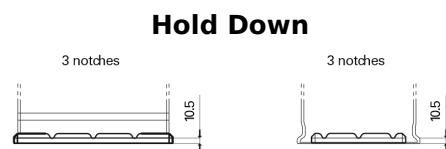

**Product overview**

Batteries for Trucks, Buses, Construction, Agriculture

**StartPRO FG1406**

Part number	FG1406
Technology	Flooded
EAN/GTIN	3661024045490
Voltage	12 V
Capacity	140 Ah
CCA	800 A
Length	510 mm
Width	175 mm
Height	225 mm
Box size	D08
Polarity	ETN 4
Terminal Type	EN taper post
Hold Down	B3
Weights (subject of variation)	33.50 kg