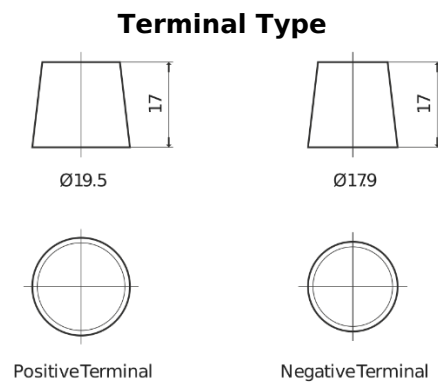

**Product overview**

Batteries for Trucks, Buses, Construction, Agriculture

**StartPRO FG1406**

Part number	FG1406
Technology	Flooded
EAN/GTIN	3661024045490
Voltage	12 V
Capacity	140 Ah
CCA	800 A
Length	510 mm
Width	175 mm
Height	225 mm
Box size	D08
Polarity	ETN 4
Terminal Type	EN taper post
Hold Down	B3
Weights (subject of variation)	33.50 kg