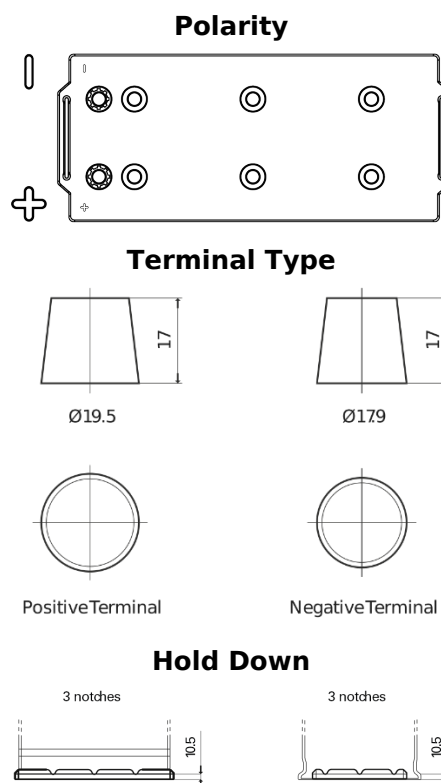

Product overview

Batteries for Trucks, Buses, Construction, Agriculture

StartPRO FG1206

Part number	FG1206
Technology	Flooded
EAN/GTIN	3661024046565
Voltage	12 V
Capacity	120 Ah
CCA	680 A
Length	510 mm
Width	175 mm
Height	225 mm
Box size	D08
Polarity	ETN 4
Terminal Type	EN taper post
Hold Down	B3
Weights (subject of variation)	31.80 kg