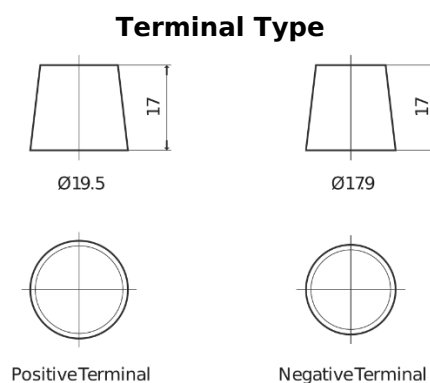

Product overview

Batteries for Trucks, Buses, Construction, Agriculture

StartPRO EG1206

Part number	EG1206
Technology	Flooded
EAN/GTIN	3661024037013
Voltage	12 V
Capacity	120 Ah
CCA	680 A
Length	510 mm
Width	175 mm
Height	225 mm
Box size	D08
Polarity	ETN 4
Terminal Type	EN taper post
Hold Down	B3
Weights (subject of variation)	31.80 kg