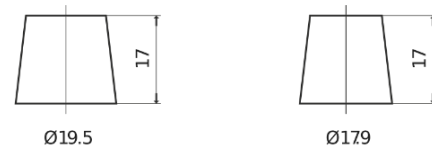

Terminal Type

Positive Terminal

Negative Terminal