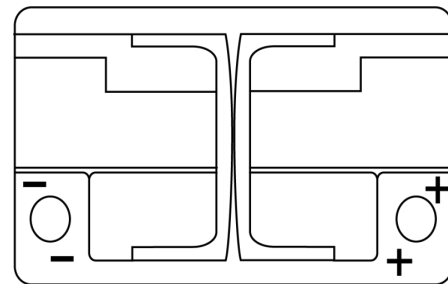

Product overview

Batteries for Cars

AGM EK720

Part number	EK720
Technology	AGM
EAN/GTIN	3661024037907
Voltage	12 V
Capacity	72.0 Ah
CCA	760 A
Length	278 mm
Width	175 mm
Height	190 mm
Box size	L03
Polarity	ETN 0
Terminal Type	EN taper post
Hold Down	B13
Weights (subject of variation)	20.60 kg

Polarity

Terminal Type

Positive Terminal

Negative Terminal

Hold Down

Design, features and specifications are subject to change without notice. We disclaim any representation or warranty, express or implied, concerning the data or recommendations, and in no event shall be liable for any loss or damage claimed to have arisen as a result. Some products may not be available in your local market.