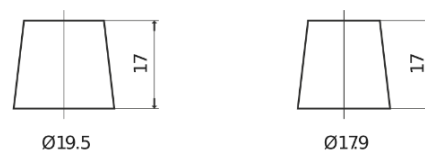

**Product overview**

Batteries for Cars

**AGM EK720**

Part number	EK720
Technology	AGM
EAN/GTIN	3661024037907
Voltage	12 V
Capacity	72.0 Ah
CCA	760 A
Length	278 mm
Width	175 mm
Height	190 mm
Box size	L03
Polarity	ETN 0
Terminal Type	EN taper post
Hold Down	B13
Weights (subject of variation)	20.60 kg

**Polarity**

**Terminal Type**

Positive Terminal

Negative Terminal

**Hold Down**

Design, features and specifications are subject to change without notice. We disclaim any representation or warranty, express or implied, concerning the data or recommendations, and in no event shall be liable for any loss or damage claimed to have arisen as a result. Some products may not be available in your local market.