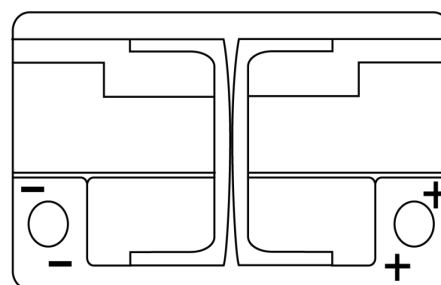

**Product overview**

Batteries for Cars

**AGM EK720**

Part number	EK720
Technology	AGM
EAN/GTIN	3661024037907
Voltage	12 V
Capacity	72.0 Ah
CCA	760 A
Length	278 mm
Width	175 mm
Height	190 mm
Box size	L03
Polarity	ETN 0
Terminal Type	EN taper post
Hold Down	B13
Weights (subject of variation)	20.60 kg

**Polarity**

**Terminal Type**

Positive Terminal

Negative Terminal

**Hold Down**

Design, features and specifications are subject to change without notice. We disclaim any representation or warranty, express or implied, concerning the data or recommendations, and in no event shall be liable for any loss or damage claimed to have arisen as a result. Some products may not be available in your local market.