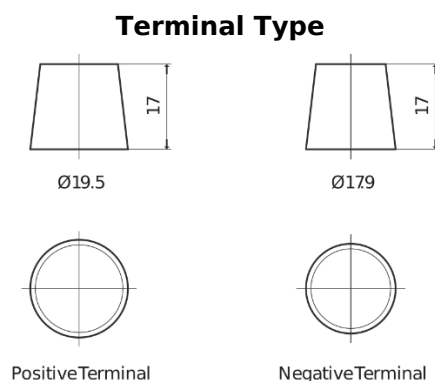

Product overview

Batteries for Trucks, Buses, Construction, Agriculture

StartPRO TG2254

Part number	TG2254
Technology	Flooded
EAN/GTIN	3661024057448
Voltage	12 V
Capacity	225 Ah
CCA	1200 A
Length	518 mm
Width	274 mm
Height	240 mm
Box size	D06
Polarity	ETN 4
Terminal Type	EN taper post
Hold Down	B0
Weights (subject of variation)	54.90 kg