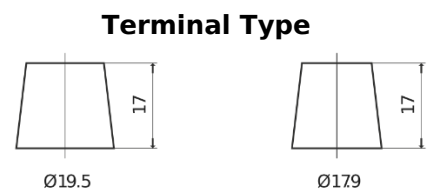

Product overview

Batteries for Trucks, Buses, Construction, Agriculture

StartPRO EG2254

Part number	EG2254
Technology	Flooded
EAN/GTIN	3661024037556
Voltage	12 V
Capacity	225 Ah
CCA	1200 A
Length	518 mm
Width	274 mm
Height	240 mm
Box size	D06
Polarity	ETN 4
Terminal Type	EN taper post
Hold Down	B0
Weights (subject of variation)	54.90 kg