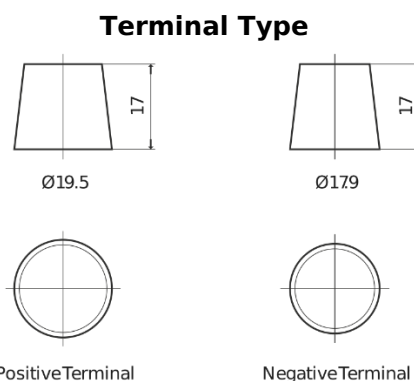

**Product overview**

Batteries for Trucks, Buses, Construction, Agriculture

**StartPRO TG2253**

Part number	TG2253
Technology	Flooded
EAN/GTIN	3661024057431
Voltage	12 V
Capacity	225 Ah
CCA	1200 A
Length	518 mm
Width	274 mm
Height	240 mm
Box size	D06
Polarity	ETN 3
Terminal Type	EN taper post
Hold Down	B0
Weights (subject of variation)	54.90 kg