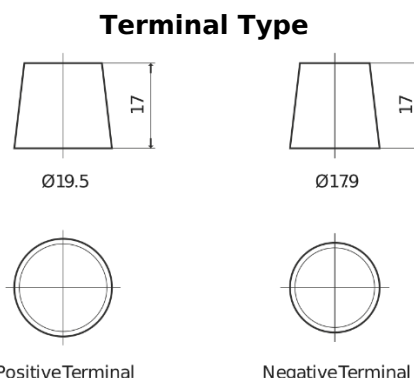

**Product overview**

Batteries for Trucks, Buses, Construction, Agriculture

**StartPRO EG2253**

Part number	EG2253
Technology	Flooded
EAN/GTIN	3661024037549
Voltage	12 V
Capacity	225 Ah
CCA	1200 A
Length	518 mm
Width	274 mm
Height	240 mm
Box size	D06
Polarity	ETN 3
Terminal Type	EN taper post
Hold Down	B0
Weights (subject of variation)	54.90 kg