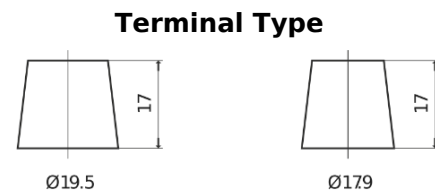

Product overview

Batteries for Trucks, Buses, Construction, Agriculture

PowerPRO Agri&Construction EJ2353

Part number	EJ2353
Technology	Flooded
EAN/GTIN	3661024036924
Voltage	12 V
Capacity	235.0 Ah
CCA	1450 A
Length	518 mm
Width	274 mm
Height	240 mm
Box size	D06
Polarity	ETN 3
Terminal Type	EN taper post
Hold Down	B0
Weights (subject of variation)	59.70 kg