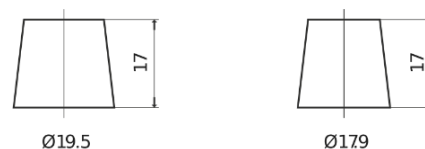

**Product overview**

Batteries for Trucks, Buses, Construction, Agriculture

**PowerPRO Agri&Construction EJ1723**

Part number	EJ1723
Technology	Flooded
EAN/GTIN	3661024036917
Voltage	12 V
Capacity	172.0 Ah
CCA	1390 A
Length	513 mm
Width	223 mm
Height	223 mm
Box size	D05
Polarity	ETN 3
Terminal Type	EN taper post
Hold Down	B0
Weights (subject of variation)	48.80 kg

**Polarity**

**Terminal Type**

Positive Terminal

Negative Terminal

**Hold Down**

Design, features and specifications are subject to change without notice. We disclaim any representation or warranty, express or implied, concerning the data or recommendations, and in no event shall be liable for any loss or damage claimed to have arisen as a result. Some products may not be available in your local market.