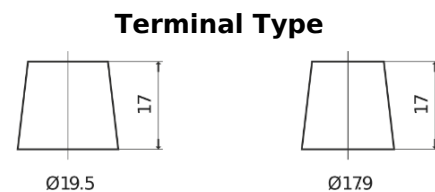

Product overview

Batteries for Trucks, Buses, Construction, Agriculture

PowerPRO Agri&Construction EJ1523

Part number	EJ1523
Technology	Flooded
EAN/GTIN	3661024036900
Voltage	12 V
Capacity	152.0 Ah
CCA	1130 A
Length	513 mm
Width	189 mm
Height	223 mm
Box size	D04
Polarity	ETN 3
Terminal Type	EN taper post
Hold Down	B0
Weights (subject of variation)	40.30 kg