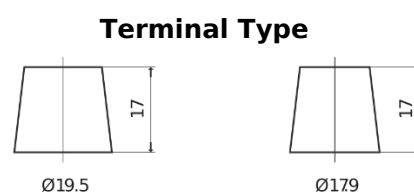

Product overview

Batteries for Trucks, Buses, Construction, Agriculture

PowerPRO Agri&Construction EJ1523

Part number	EJ1523
Technology	Flooded
EAN/GTIN	3661024036900
Voltage	12 V
Capacity	152.0 Ah
CCA	1130 A
Length	513 mm
Width	189 mm
Height	223 mm
Box size	D04
Polarity	ETN 3
Terminal Type	EN taper post
Hold Down	B0
Weights (subject of variation)	40.30 kg