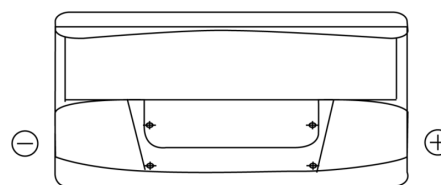

Product overview

Batteries for Trucks, Buses, Construction, Agriculture

PowerPRO Agri&Construction EJ1000

Part number	EJ1000
Technology	Flooded
EAN/GTIN	3661024036986
Voltage	12 V
Capacity	100.0 Ah
CCA	850 A
Length	353 mm
Width	175 mm
Height	190 mm
Box size	L05
Polarity	ETN 0
Terminal Type	EN taper post
Hold Down	B13
Weights (subject of variation)	21.80 kg

Polarity

Terminal Type

Positive Terminal

Negative Terminal

Hold Down

Design, features and specifications are subject to change without notice. We disclaim any representation or warranty, express or implied, concerning the data or recommendations, and in no event shall be liable for any loss or damage claimed to have arisen as a result. Some products may not be available in your local market.