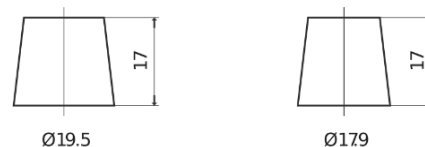

Product overview

Batteries for Trucks, Buses, Construction, Agriculture

PowerPRO Agri&Construction EJ1000

Part number	EJ1000
Technology	Flooded
EAN/GTIN	3661024036986
Voltage	12 V
Capacity	100.0 Ah
CCA	850 A
Length	353 mm
Width	175 mm
Height	190 mm
Box size	L05
Polarity	ETN 0
Terminal Type	EN taper post
Hold Down	B13
Weights (subject of variation)	21.80 kg

Polarity

Terminal Type

Positive Terminal

Negative Terminal

Hold Down

Design, features and specifications are subject to change without notice. We disclaim any representation or warranty, express or implied, concerning the data or recommendations, and in no event shall be liable for any loss or damage claimed to have arisen as a result. Some products may not be available in your local market.