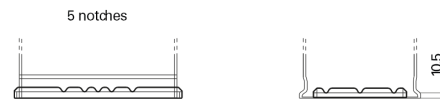

**Product overview**

Batteries for Trucks, Buses, Construction, Agriculture

**PowerPRO Agri&Construction EJ1000**

Part number	EJ1000
Technology	Flooded
EAN/GTIN	3661024036986
Voltage	12 V
Capacity	100.0 Ah
CCA	850 A
Length	353 mm
Width	175 mm
Height	190 mm
Box size	L05
Polarity	ETN 0
Terminal Type	EN taper post
Hold Down	B13
Weights (subject of variation)	21.80 kg

**Polarity**

**Terminal Type**

**Hold Down**

Design, features and specifications are subject to change without notice. We disclaim any representation or warranty, express or implied, concerning the data or recommendations, and in no event shall be liable for any loss or damage claimed to have arisen as a result. Some products may not be available in your local market.