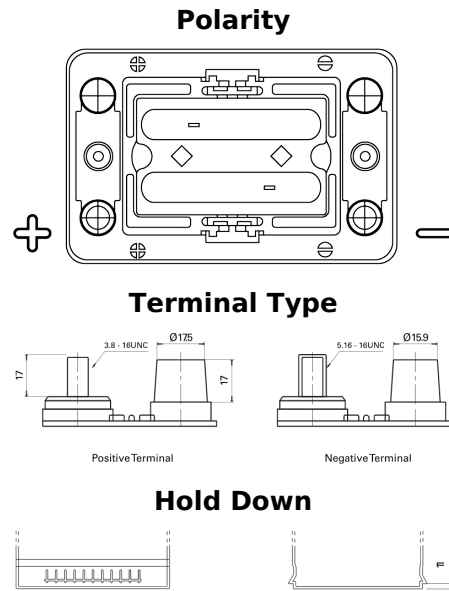

Product overview

Batteries for Trucks, Buses, Construction, Agriculture

PowerPRO Agri&Construction EJ050C

Part number	EJ050C
Technology	AGM
EAN/GTIN	3661024036979
Voltage	12 V
Capacity	50.0 Ah
CCA	800 A
Length	260 mm
Width	173 mm
Height	206 mm
Box size	G34
Polarity	ETN 1
Terminal Type	SAE M 3/8" - 5/16" taper&stud
Hold Down	B7
Weights (subject of variation)	17.90 kg