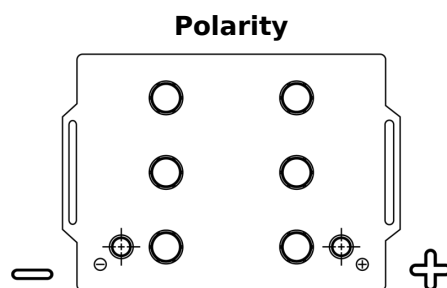

Product overview

Batteries for Trucks, Buses, Construction, Agriculture

StartPRO EG145A

Part number	EG145A
Technology	Flooded
EAN/GTIN	3661024035552
Voltage	12 V
Capacity	145.0 Ah
CCA	1000 A
Length	360 mm
Width	253 mm
Height	240 mm
Box size	F21
Polarity	ETN 6
Terminal Type	EN taper post
Hold Down	B0
Weights (subject of variation)	38.10 kg