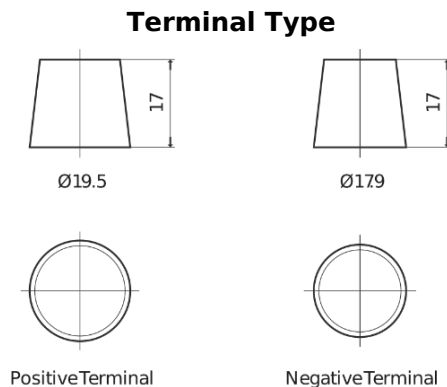

Product overview

Batteries for Trucks, Buses, Construction, Agriculture

StartPRO EG145A

Part number	EG145A
Technology	Flooded
EAN/GTIN	3661024035552
Voltage	12 V
Capacity	145.0 Ah
CCA	1000 A
Length	360 mm
Width	253 mm
Height	240 mm
Box size	F21
Polarity	ETN 6
Terminal Type	EN taper post
Hold Down	B0
Weights (subject of variation)	38.10 kg