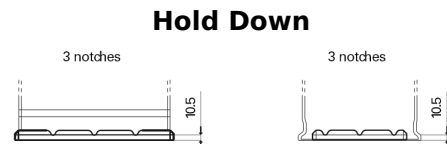

**Product overview**

Batteries for Trucks, Buses, Construction, Agriculture

**StartPRO EG1406**

Part number	EG1406
Technology	Flooded
EAN/GTIN	3661024035491
Voltage	12 V
Capacity	140.0 Ah
CCA	800 A
Length	510 mm
Width	175 mm
Height	225 mm
Box size	D08
Polarity	ETN 4
Terminal Type	EN taper post
Hold Down	B3
Weights (subject of variation)	33.50 kg