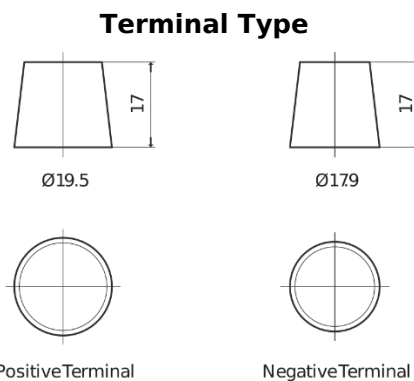

**Product overview**

Batteries for Marine and Leisure

**Equipment ET1600**

Part number	ET1600
Technology	Flooded
EAN/GTIN	3661024035873
Voltage	12 V
Capacity	230 Ah
Watt hour	1600 Wh
Length	518 mm
Width	274 mm
Height	240 mm
Box size	D06
Polarity	ETN 3
Terminal Type	EN taper post
Hold Down	B0
Weights (subject of variation)	64.80 kg