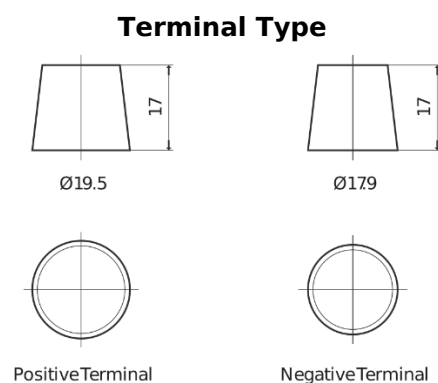

Product overview

Batteries for Trucks, Buses, Construction, Agriculture

StartPRO EG1403

Part number	EG1403
Technology	Flooded
EAN/GTIN	3661024035422
Voltage	12 V
Capacity	140.0 Ah
CCA	800 A
Length	513 mm
Width	189 mm
Height	223 mm
Box size	D04
Polarity	ETN 3
Terminal Type	EN taper post
Hold Down	B0
Weights (subject of variation)	34.10 kg