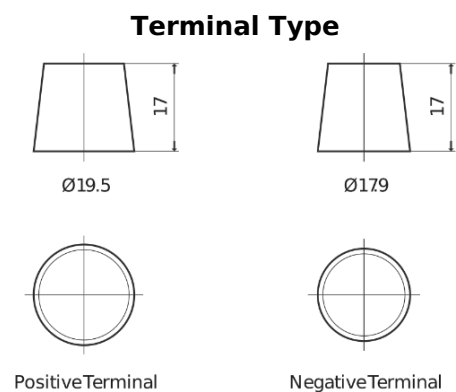

Product overview

Batteries for Trucks, Buses, Construction, Agriculture

StartPRO EG1402

Part number	EG1402
Technology	Flooded
EAN/GTIN	3661024035347
Voltage	12 V
Capacity	140.0 Ah
CCA	900 A
Length	508 mm
Width	175 mm
Height	205 mm
Box size	ATM
Polarity	ETN 0
Terminal Type	EN taper post
Hold Down	B1
Weights (subject of variation)	33.80 kg